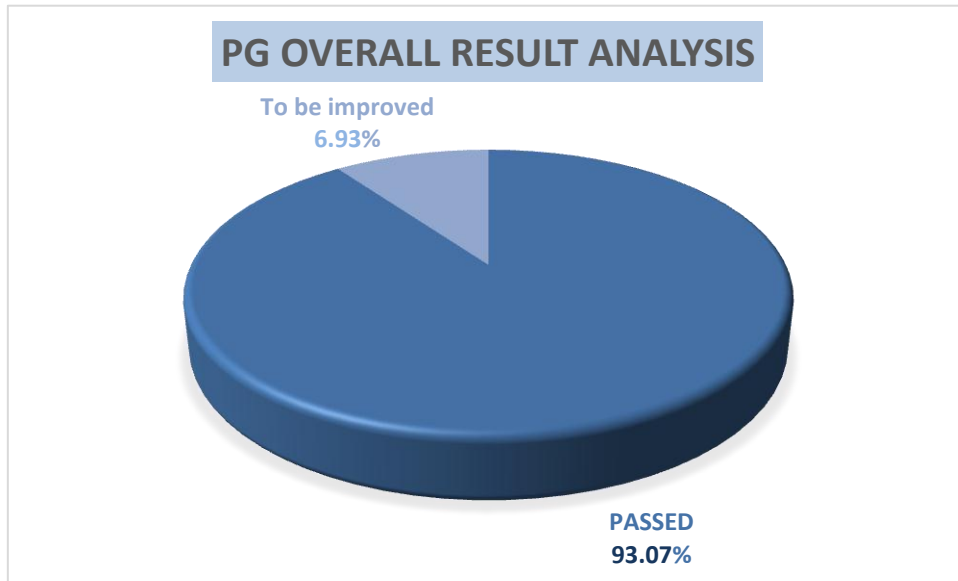

UG CHEM 2019	44	44	100	44	43	97.73
UG COM 2019	63	60	95.24	62	62	100
UG COM SF CA 2019	49	49	100	49	48	97.96
UG COM SF FIN A 2019	57	53	92.99	57	57	100
UG COM SF FIN B 2019	55	50	90.1	54	54	100
UG CSSF 2019	30	26	86.67	30	27	90
UG ECON 2019	60	58	96.67	60	58	96.67
UG ENG 2019	39	37	94.87	39	36	92.31
UG ENG SF 2019	24	21	87.5	24	22	91.67
UG HIS 2019	62	53	85.48	64	56	87.5
UG MAT 2019	39	35	89.74	39	36	92.31
UG PHY 2019	37	37	100	37	37	100
UG PSY SF 2019	36	36	100	36	36	100
UG SW SF 2019	34	33	97.06	34	31	91.18
UG ZOGY 2019	32	29	90.63	32	31	96.88

PROGRAMME	UG Semester 1			UG Semester 2		
	APPEARED	PASSED	PASS %	APPEARED	PASSED	PASS %
UG BA SF 2021	34	22	64.71	33	23	69.7
UG BIOTECH 2021	34	25	73.53	34	26	76.48
UG BOTY 2021	32	27	84.38	32	27	84.38
UG CFD SF 2021	16	10	62.5	15	3	20
UG CHEM 2021	44	30	68.19	44	29	65.91
UG COM 2021	64	55	85.94	64	53	82.51
UG COM CA SF 2021	56	45	80.36	57	42	73.69
UG COM SF FIN A 2021	69	67	97.11	70	62	88.57
UG COM SF FIN B 2021	60	54	90	60	55	91.67
UG CSSF 2021	41	34	82.93	41	35	85.37
UG ECON 2021	65	35	53.85	66	43	65.16
UG ENG SF 2021	17	12	70.59	17	13	76.48
UG ENG 2021	39	29	74.36	39	23	58.98
UG HIS 2021	62	36	58.07	64	33	51.57
UG MAT 2021	40	33	82.5	40	27	67.5
UG PHY 2021	35	33	94.29	35	29	82.86
UG PSY SF 2021	30	20	66.67	30	28	93.34
UG SFDV SF 2021	9	6	66.67	9	7	77.78
UG SW SF 2021	40	26	65	41	14	34.15
UG ZOGY 2021	31	28	90.33	31	26	83.88
UG IP BIO 2021	13	13	100	13	13	100
UG B.Voc ZOGY 2021	17	15	88.24	17	17	100

- PG Result Summary