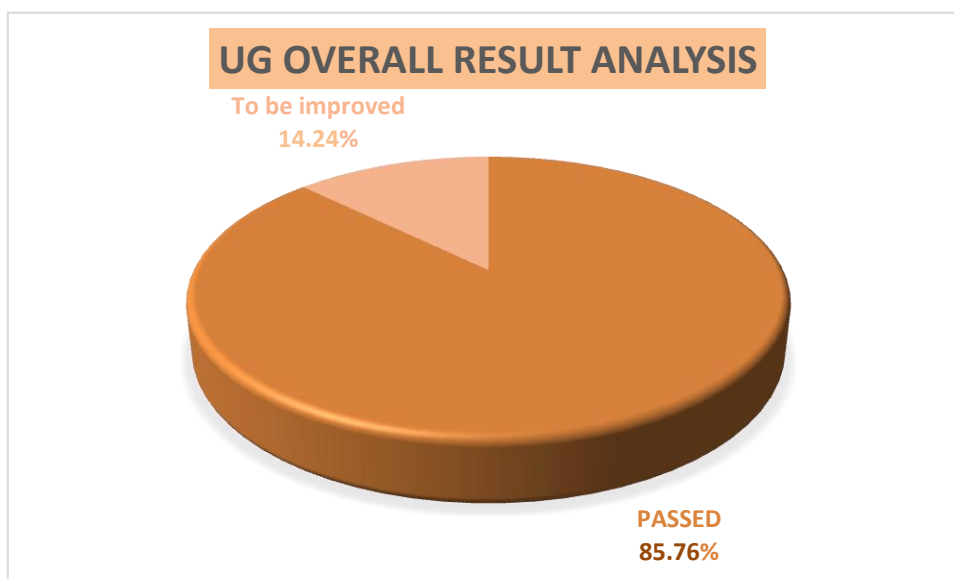

- UG Result Summary

6. SUMMARY OF MEASURES TAKEN

- **Decentralization of exam centers:** With due regard to the spreading of the pandemic, it was deemed appropriate to decentralize the exam centers and conduct the exams at multiple centers. This can avoid unnecessary crowding at the centers and helps at following Covid protocols like practicing social distancing.
- **Marking scheme:** The pandemic had demanded modification in the marking scheme as equal weightage cannot be conformed to previous division of marks. The marking scheme was thus revised considering the need of the time.
- **CO Mapping:** The faculties were studiously trained on the process of CO mapping and the CO mapping for the courses of 2021-2022 Post graduate batch was successfully completed.