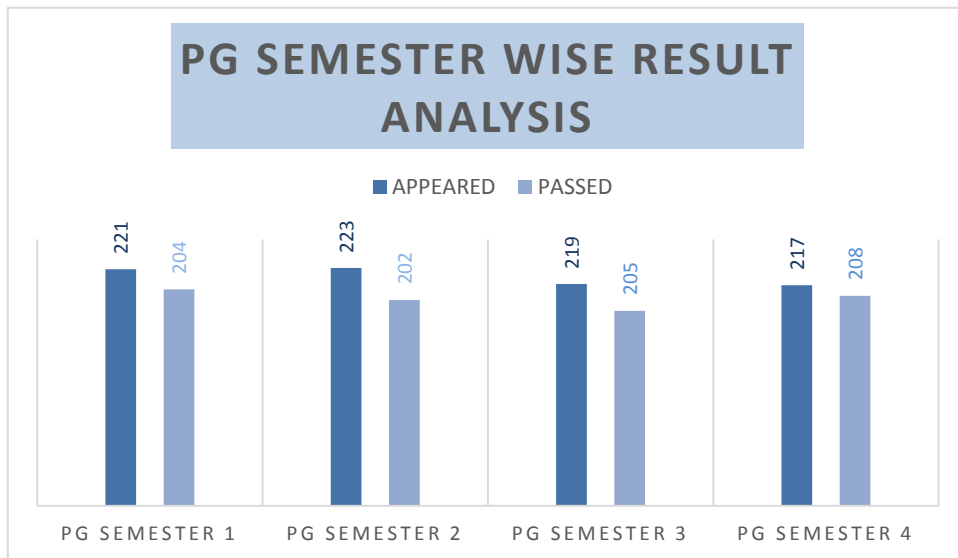

UG CHEM 2019	44	44	100	44	43	97.73
UG COM 2019	63	60	95.24	62	62	100
UG COM SF CA 2019	49	49	100	49	48	97.96
UG COM SF FIN A 2019	57	53	92.99	57	57	100
UG COM SF FIN B 2019	55	50	90.1	54	54	100
UG CSSF 2019	30	26	86.67	30	27	90
UG ECON 2019	60	58	96.67	60	58	96.67
UG ENG 2019	39	37	94.87	39	36	92.31
UG ENG SF 2019	24	21	87.5	24	22	91.67
UG HIS 2019	62	53	85.48	64	56	87.5
UG MAT 2019	39	35	89.74	39	36	92.31
UG PHY 2019	37	37	100	37	37	100
UG PSY SF 2019	36	36	100	36	36	100
UG SW SF 2019	34	33	97.06	34	31	91.18
UG ZOGY 2019	32	29	90.63	32	31	96.88

PROGRAMME	UG Semester 1			UG Semester 2		
	APPEARED	PASSED	PASS %	APPEARED	PASSED	PASS %
UG BA SF 2021	34	22	64.71	33	23	69.7
UG BIOTECH 2021	34	25	73.53	34	26	76.48
UG BOTY 2021	32	27	84.38	32	27	84.38
UG CFD SF 2021	16	10	62.5	15	3	20
UG CHEM 2021	44	30	68.19	44	29	65.91
UG COM 2021	64	55	85.94	64	53	82.51
UG COM CA SF 2021	56	45	80.36	57	42	73.69
UG COM SF FIN A 2021	69	67	97.11	70	62	88.57
UG COM SF FIN B 2021	60	54	90	60	55	91.67
UG CSSF 2021	41	34	82.93	41	35	85.37
UG ECON 2021	65	35	53.85	66	43	65.16
UG ENG SF 2021	17	12	70.59	17	13	76.48
UG ENG 2021	39	29	74.36	39	23	58.98
UG HIS 2021	62	36	58.07	64	33	51.57
UG MAT 2021	40	33	82.5	40	27	67.5
UG PHY 2021	35	33	94.29	35	29	82.86
UG PSY SF 2021	30	20	66.67	30	28	93.34
UG SFDV SF 2021	9	6	66.67	9	7	77.78
UG SW SF 2021	40	26	65	41	14	34.15
UG ZOGY 2021	31	28	90.33	31	26	83.88
UG IP BIO 2021	13	13	100	13	13	100
UG B.Voc ZOGY 2021	17	15	88.24	17	17	100

- PG Result Summary