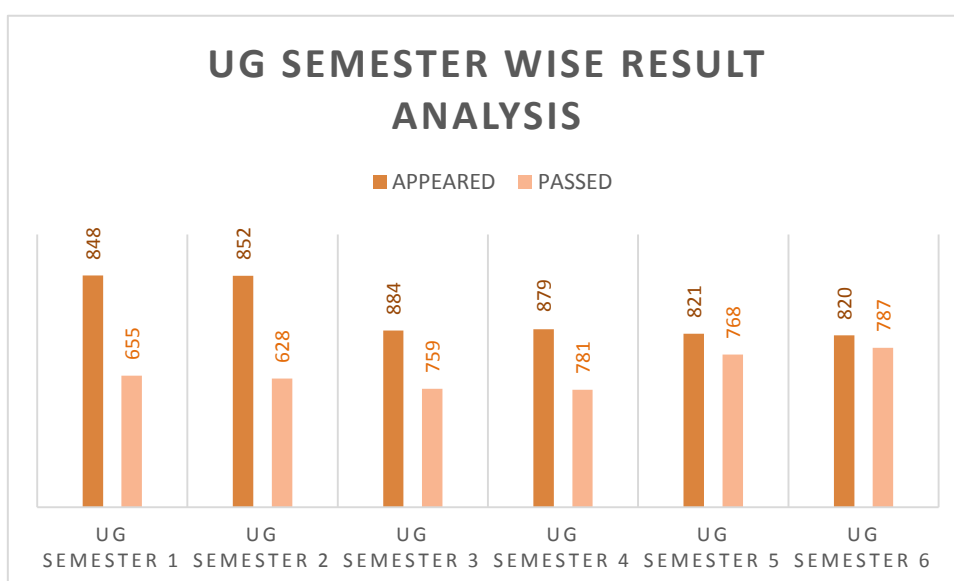

- UG Result Summary

6. SUMMARY OF MEASURES TAKEN

- **Decentralization of exam centers:** With due regard to the spreading of the pandemic, it was deemed appropriate to decentralize the exam centers and conduct the exams at multiple centers. This can avoid unnecessary crowding at the centers and helps at following Covid protocols like practicing social distancing.
- **Marking scheme:** The pandemic had demanded modification in the marking scheme as equal weightage cannot be conformed to previous division of marks. The marking scheme was thus revised considering the need of the time.
- **CO Mapping:** The faculties were studiously trained on the process of CO mapping and the CO mapping for the courses of 2021-2022 Post graduate batch was successfully completed.